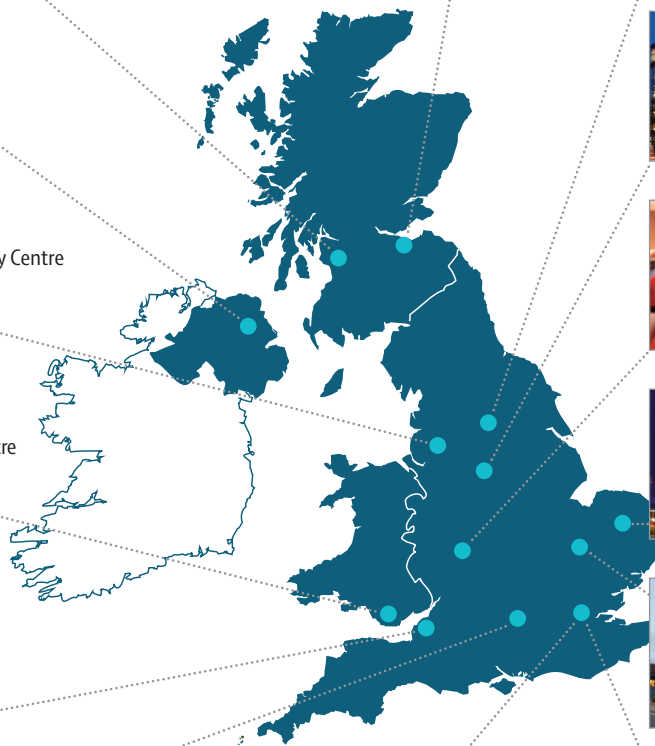

Hotels nearest to loD premises

IoD members can benefit from **specially discounted hotel rates** at participating IHG hotels. There are many hotels to choose from, but the following are the nearest to the IoD premises.

Holiday Inn Glasgow City Centre Theatreland
0.5 miles from regional office

Holiday Inn Express Edinburgh City Centre
0.5 miles from regional office

Holiday Inn Belfast
2.0 miles from regional office

Crowne Plaza Manchester City Centre
0.6 miles from regional office

Holiday Inn Cardiff City Centre
0.6 miles from regional office

Holiday Inn Bristol Filton
3.7 miles from regional office

Crowne Plaza Reading
1.5 miles from regional office

Holiday Inn London Mayfair
0.7 miles from loD Headquarters

☎ 0871 423 4911   🌐 www.iod.com/hotels

The IoD's discounted hotel rates are only available when using the above contact details.